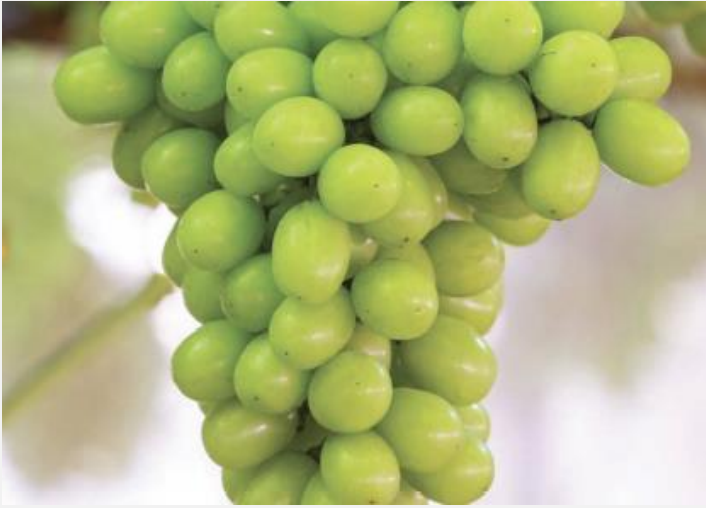

# ARD 39 (ARRA Sunny Pop™)

---

**Features:**

<b>Harvest time:</b>	Mid
<b>Optimal Brix:</b>	18
<b>Taste:</b>	Slight muscat
<b>Berry size:</b>	20 - 22 mm
<b>Texture:</b>	Firm/Crunchy
<b>Skin:</b>	Average
<b>Berry attachment:</b>	Good
<b>Crop load:</b>	57 000 bunches/ha
<b>Fertility:</b>	Very good

# Table Grapes